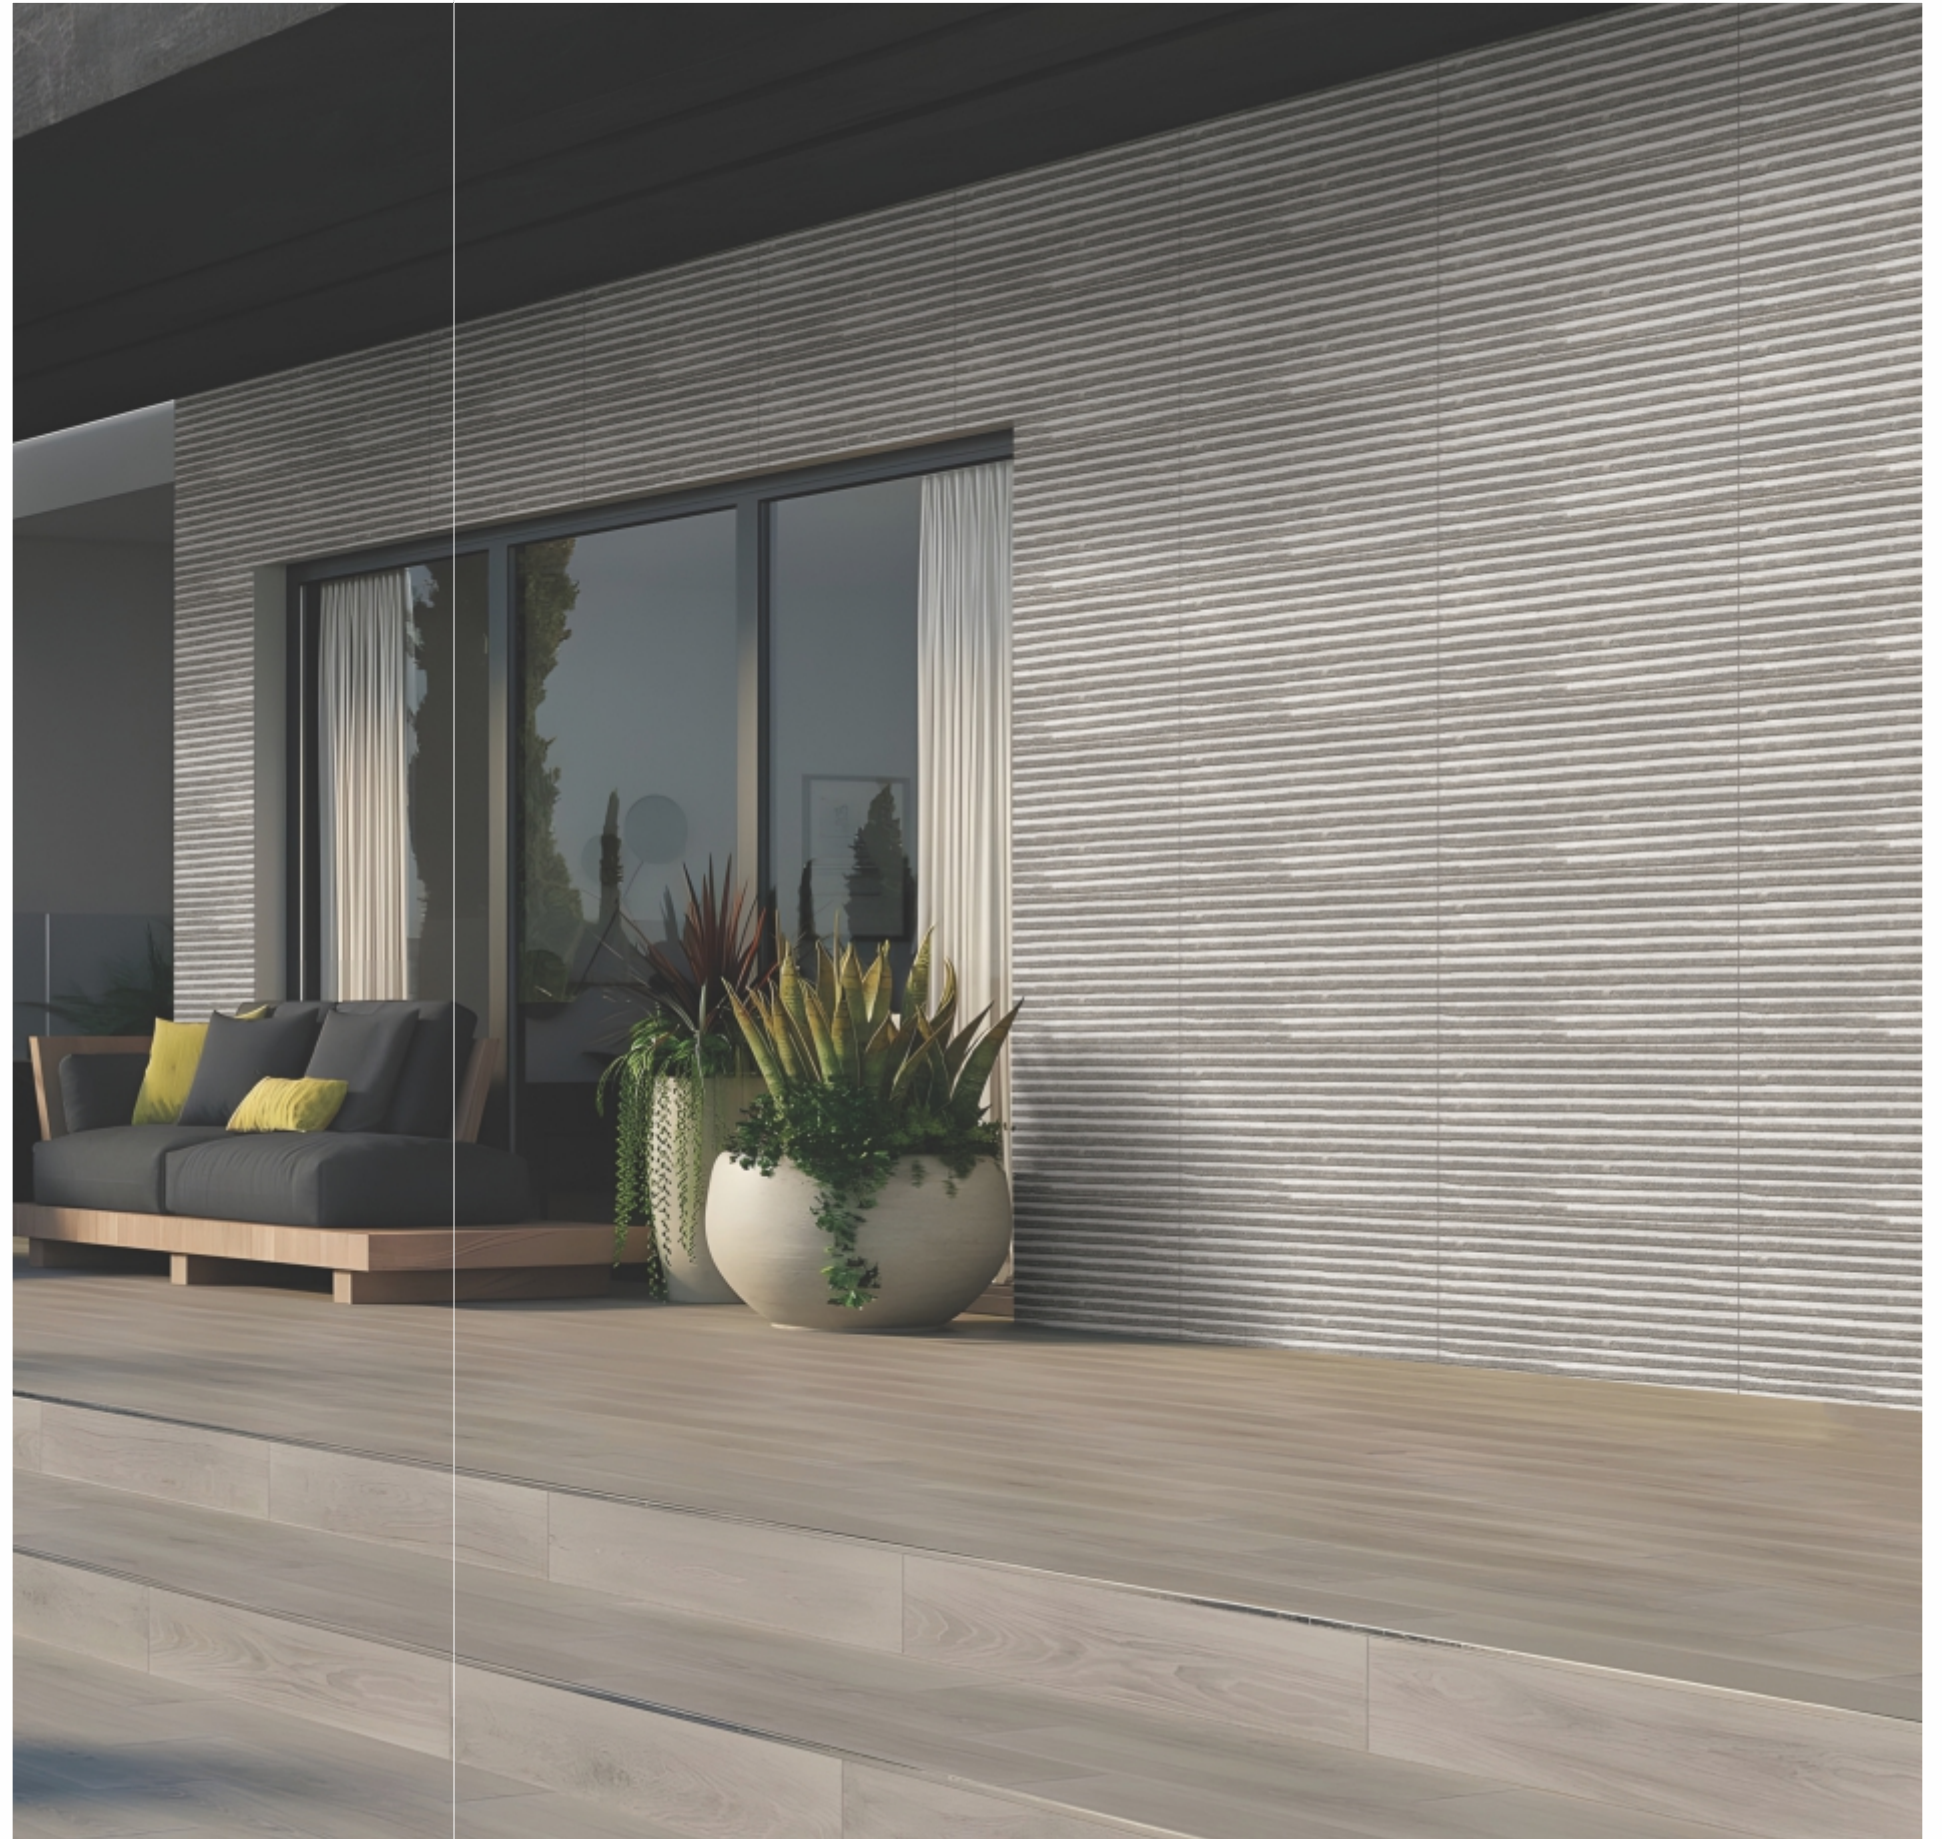

THE TREND | 30x60 CM
HIGH DEPTH

For wall application

For floor application

Fine detailing

Stain resistant