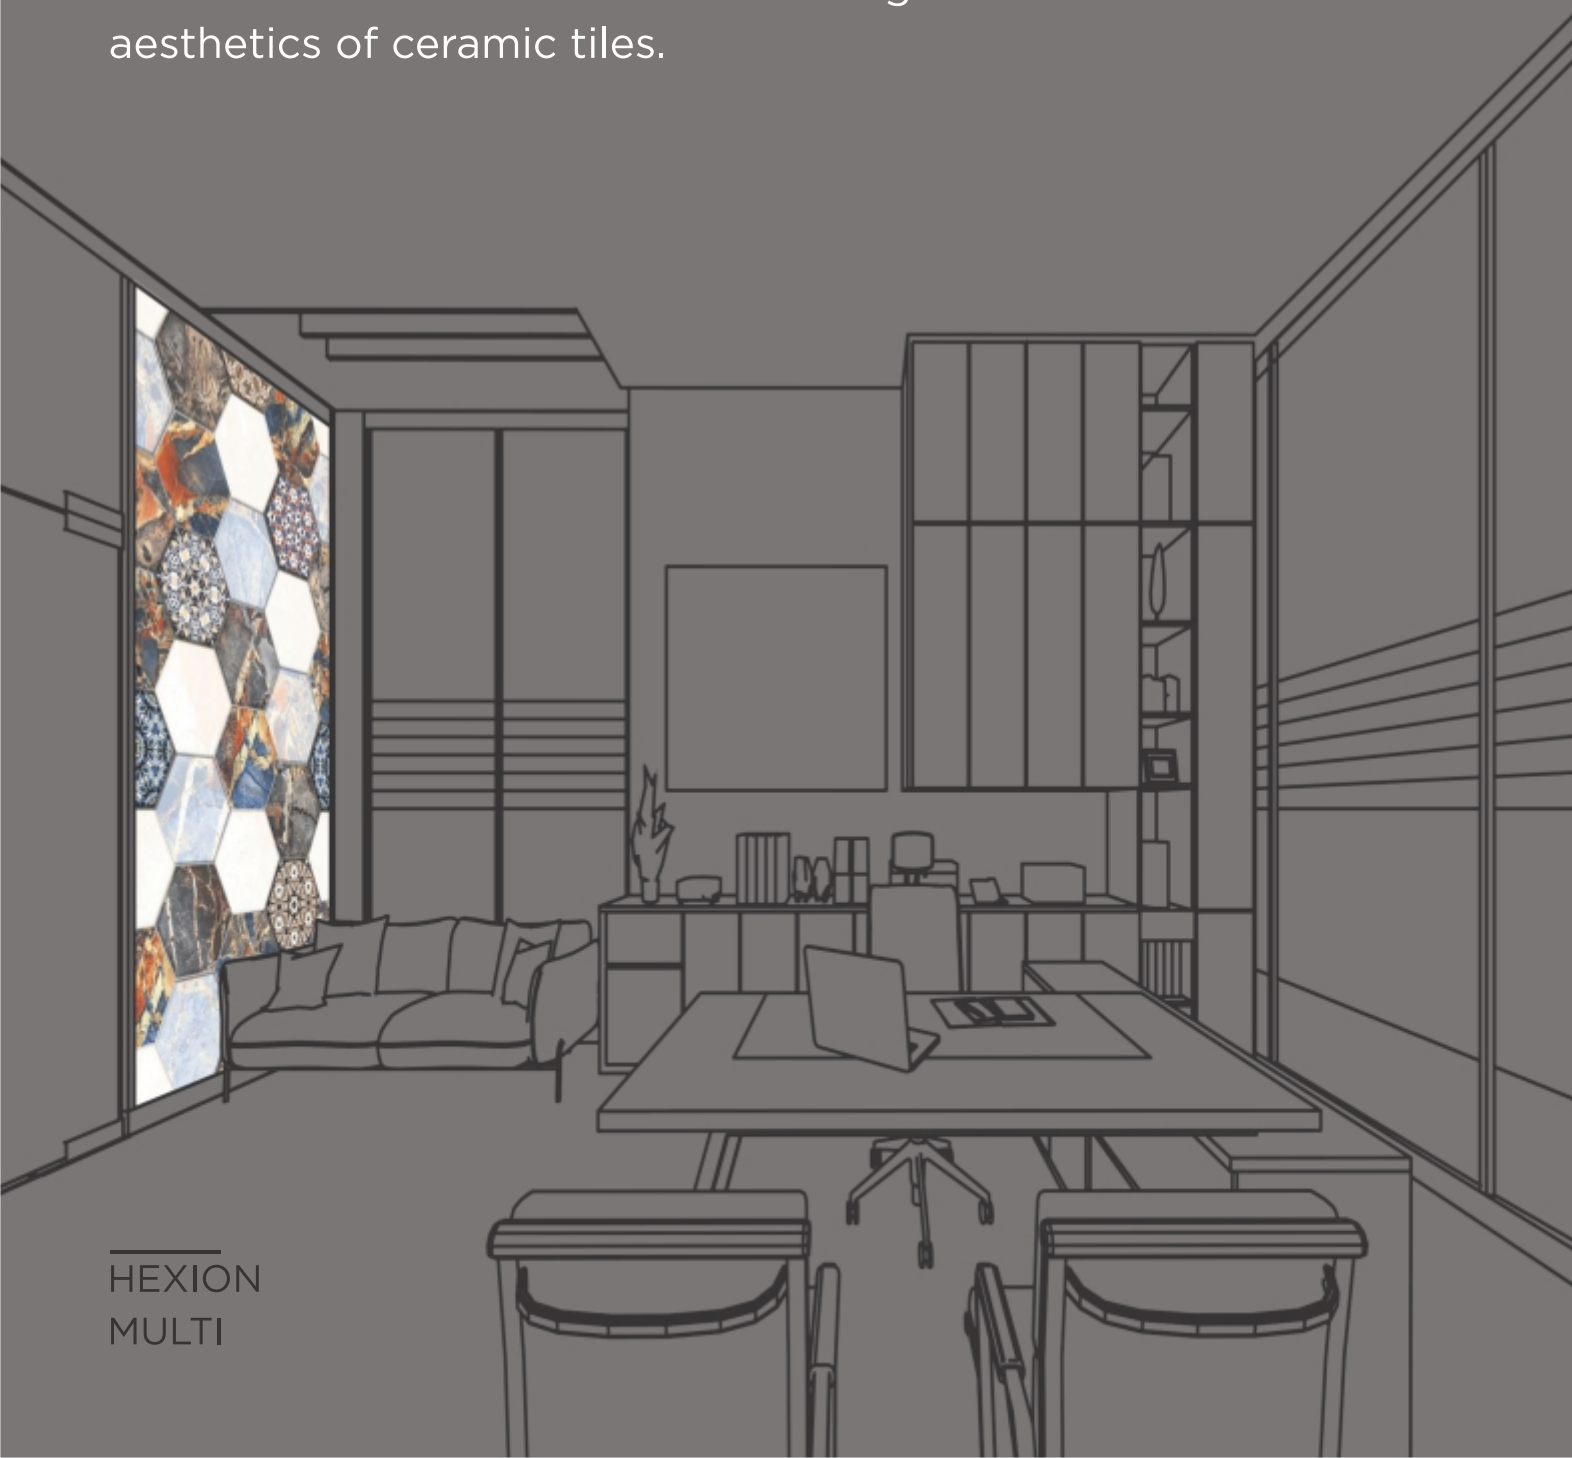

# 30X60 & 15X60 cm

The Trend's unique designs are the epitome of fashion and luxury. These sophisticated and elegant patterns that set the collection apart are classy enough to stay in trend for years to come, From contemporary to classic, urban to rural spaces, The Trend collection offers floor and wall tiles to suit all tastes and decor sensibilities. With a delicate and classy finish, it offers the latest trends while adhering to the traditional aesthetics of ceramic tiles.