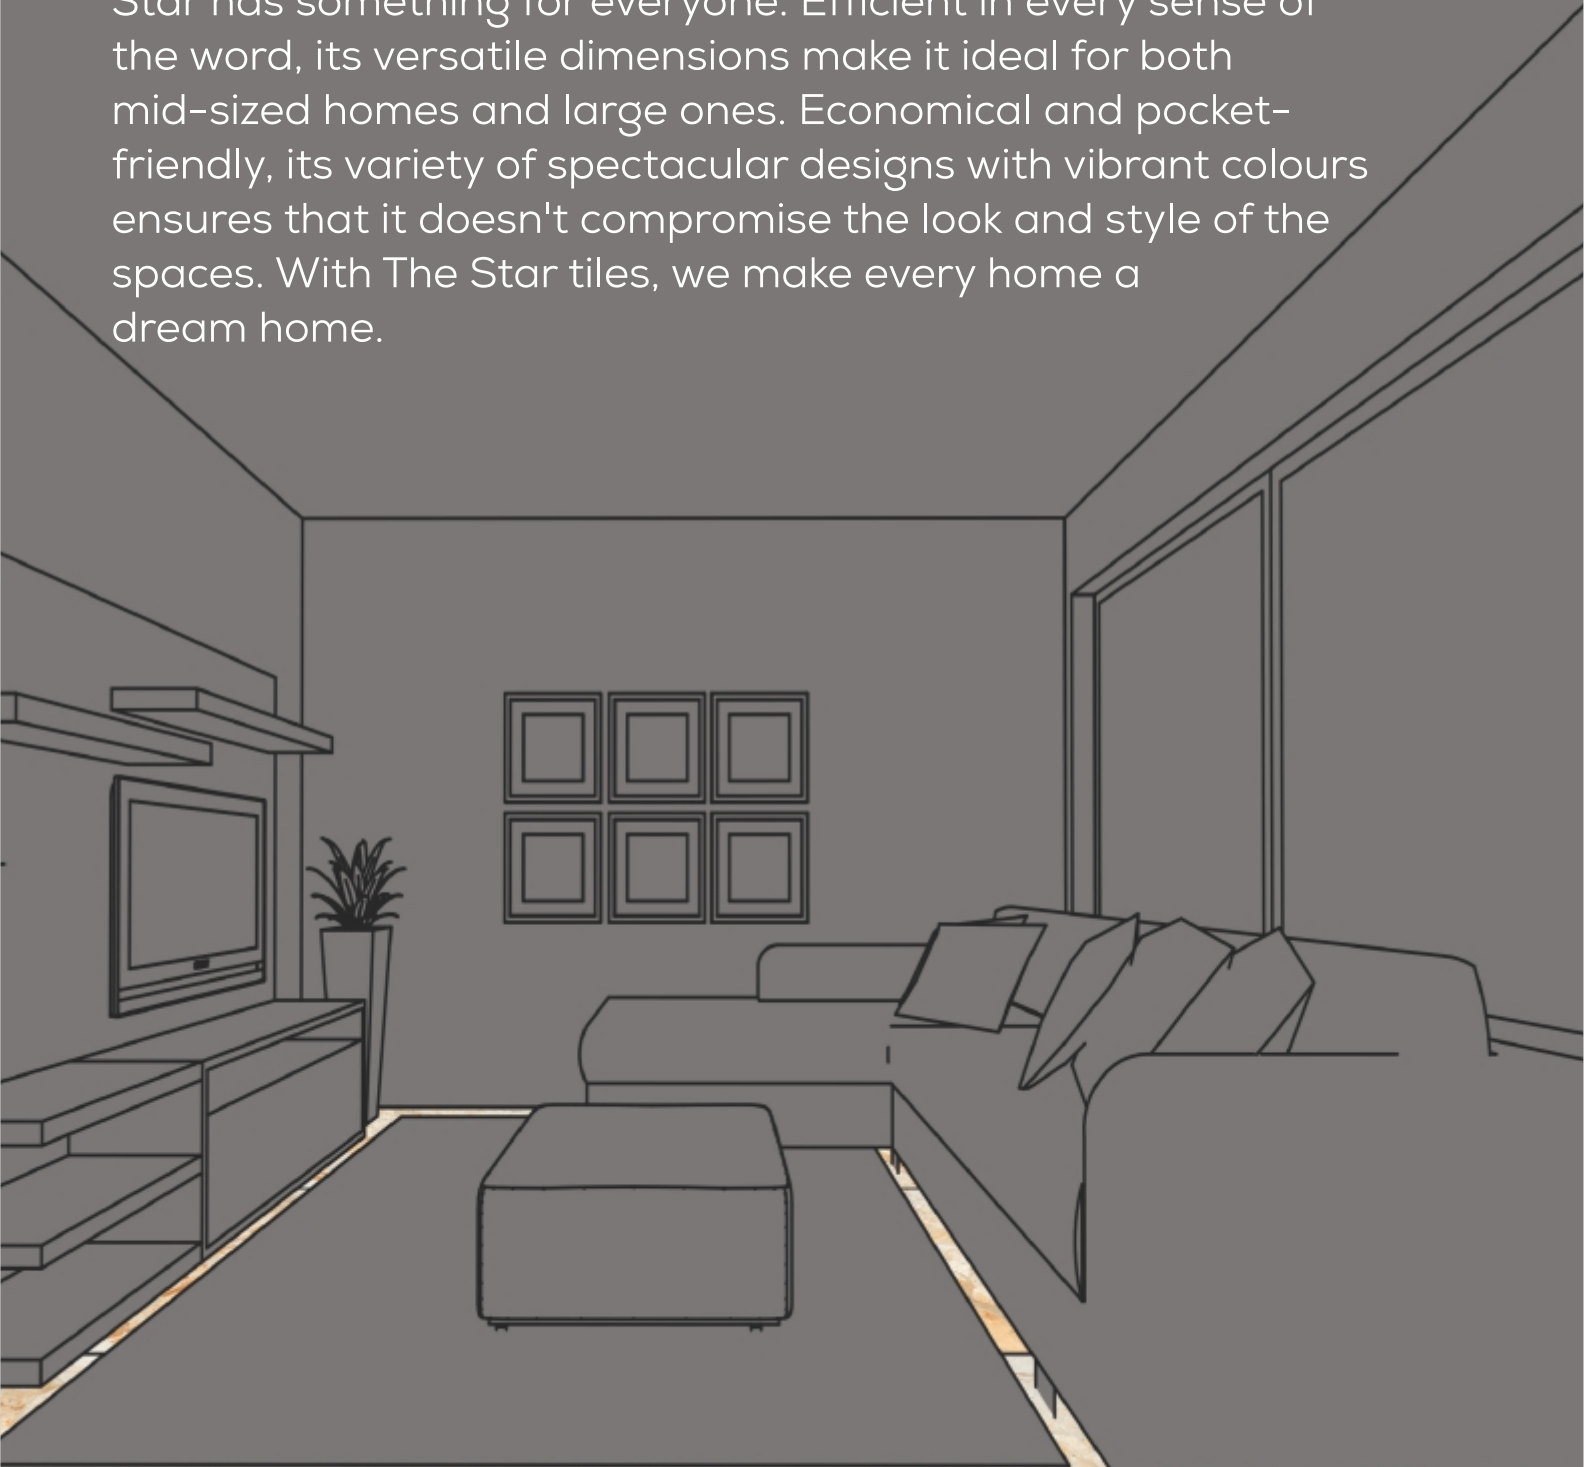

URBANO NERO MATT-PUNCH

KOBBLE MULTI & PAVERS MULTI | MATT-PUNCH

60X60 cm

Quite literally the star collection of Eternity, The Star is the most popular collection due to its perfect size. Be it homes that demand subtlety or the ones that aspire to dazzle, The Star has something for everyone. Efficient in every sense of the word, its versatile dimensions make it ideal for both mid-sized homes and large ones. Economical and pocket-friendly, its variety of spectacular designs with vibrant colours ensures that it doesn't compromise the look and style of the spaces. With The Star tiles, we make every home a dream home.