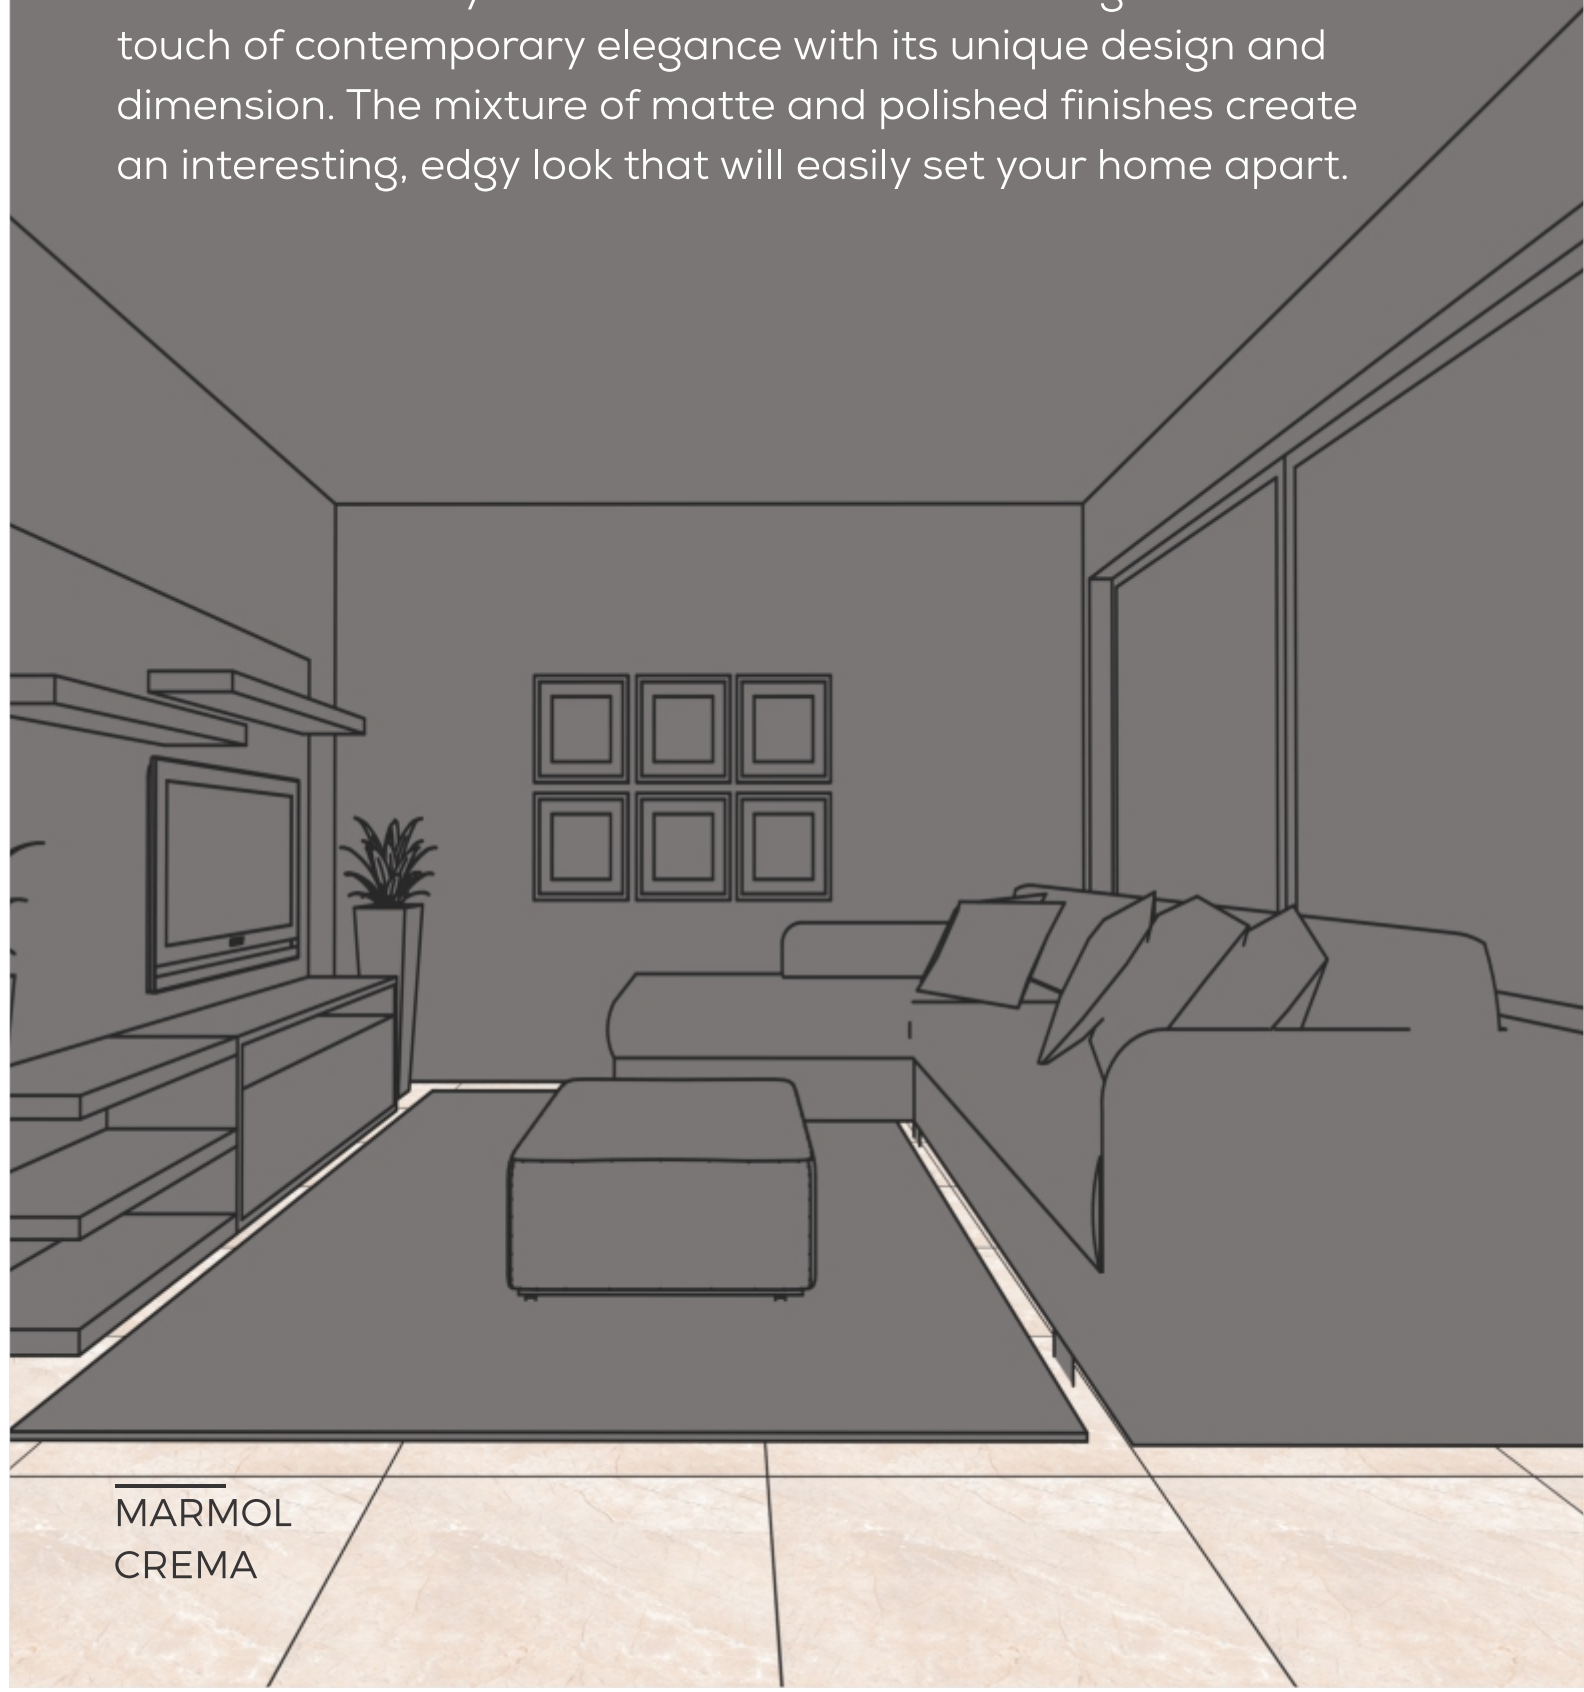

A great choice for both traditional and contemporary settings, The Square provides a stunning focal point in any space. It has been meticulously crafted to suit different settings and adds a touch of contemporary elegance with its unique design and dimension. The mixture of matte and polished finishes create an interesting, edgy look that will easily set your home apart.