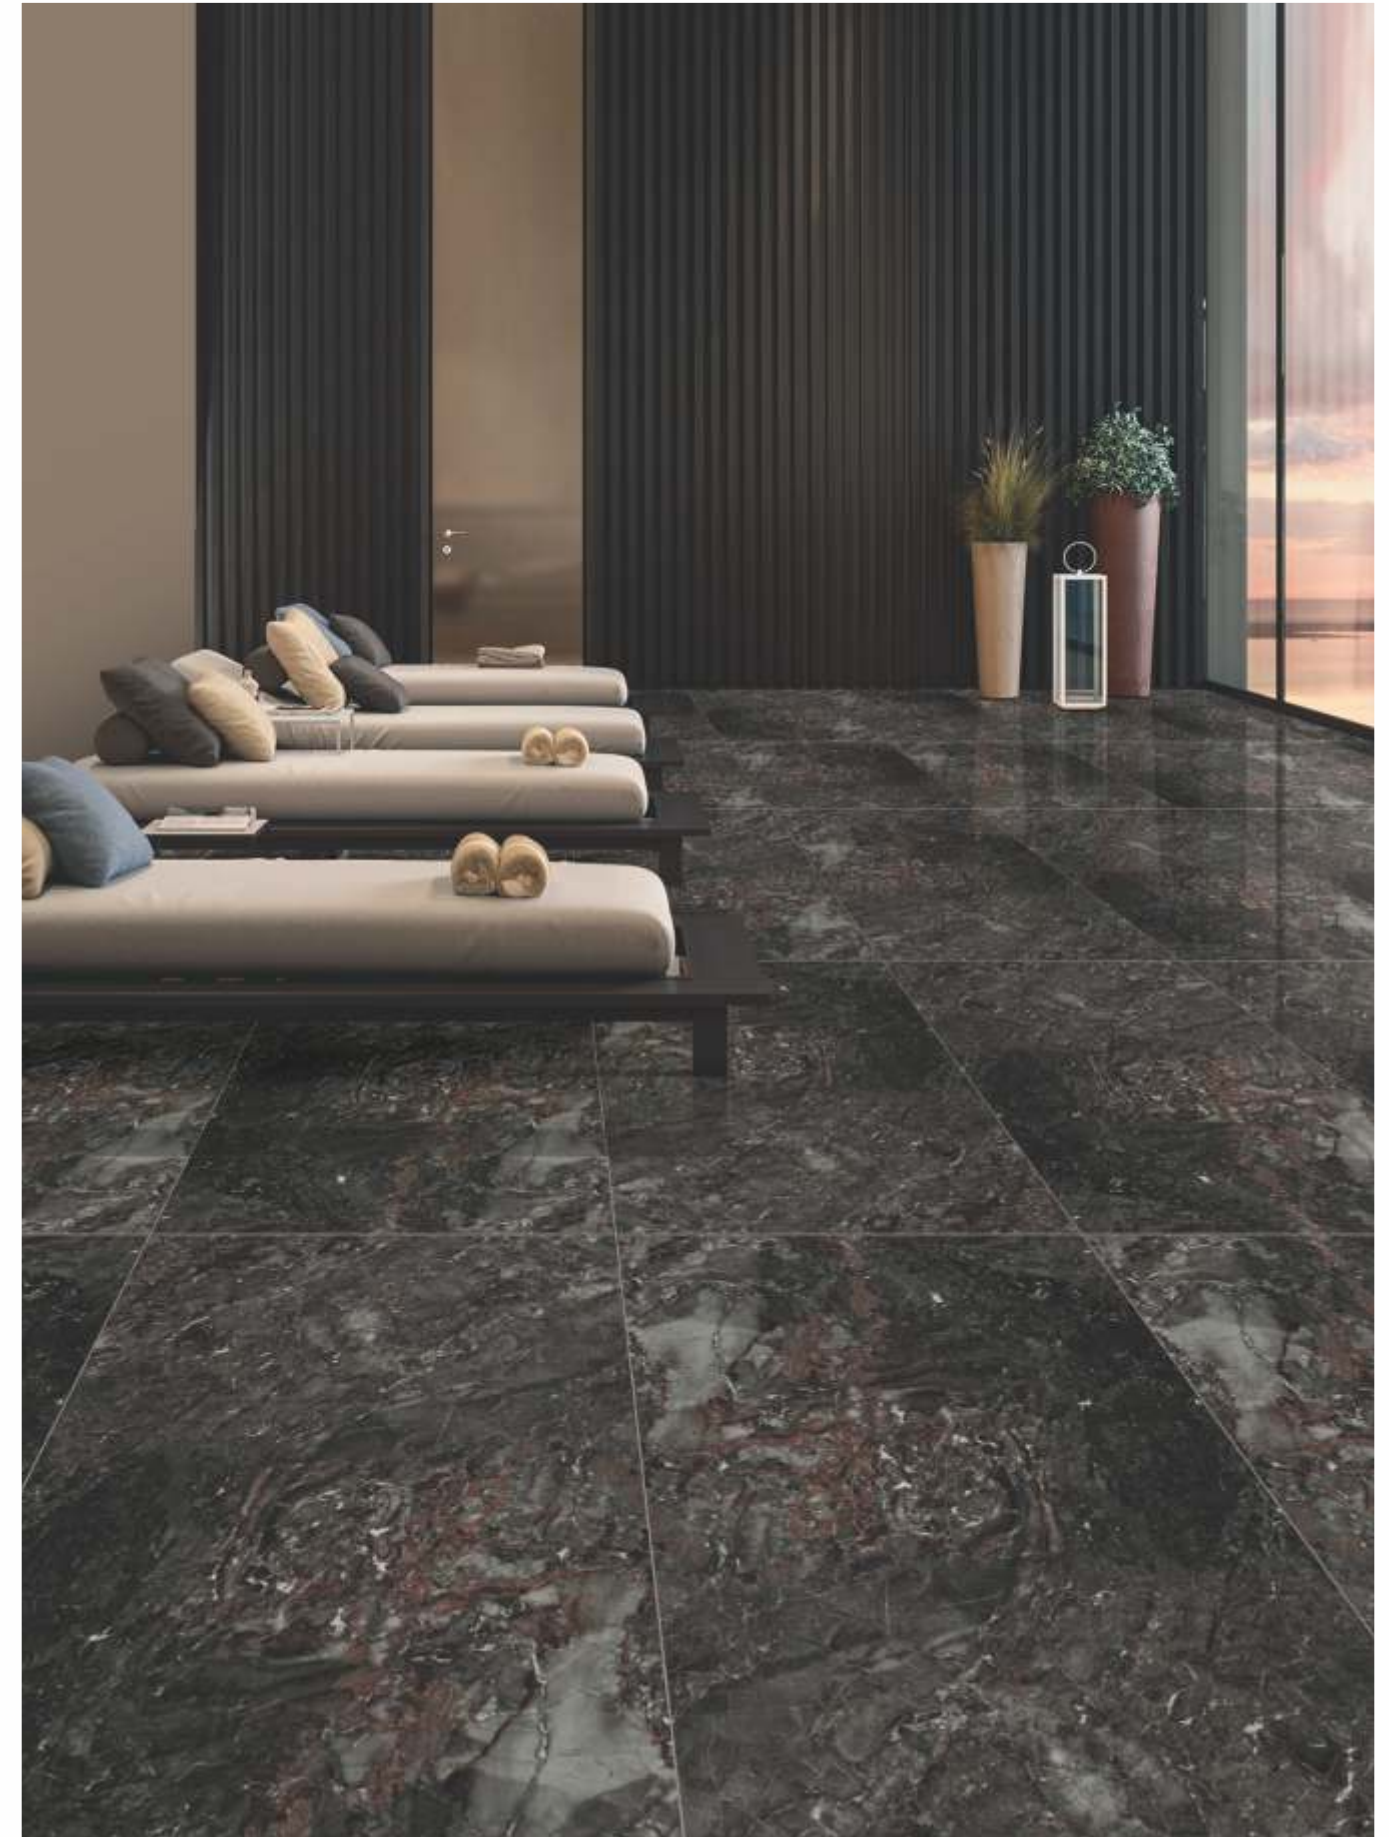

MERCURY BLACK | PREMIUM POLISH