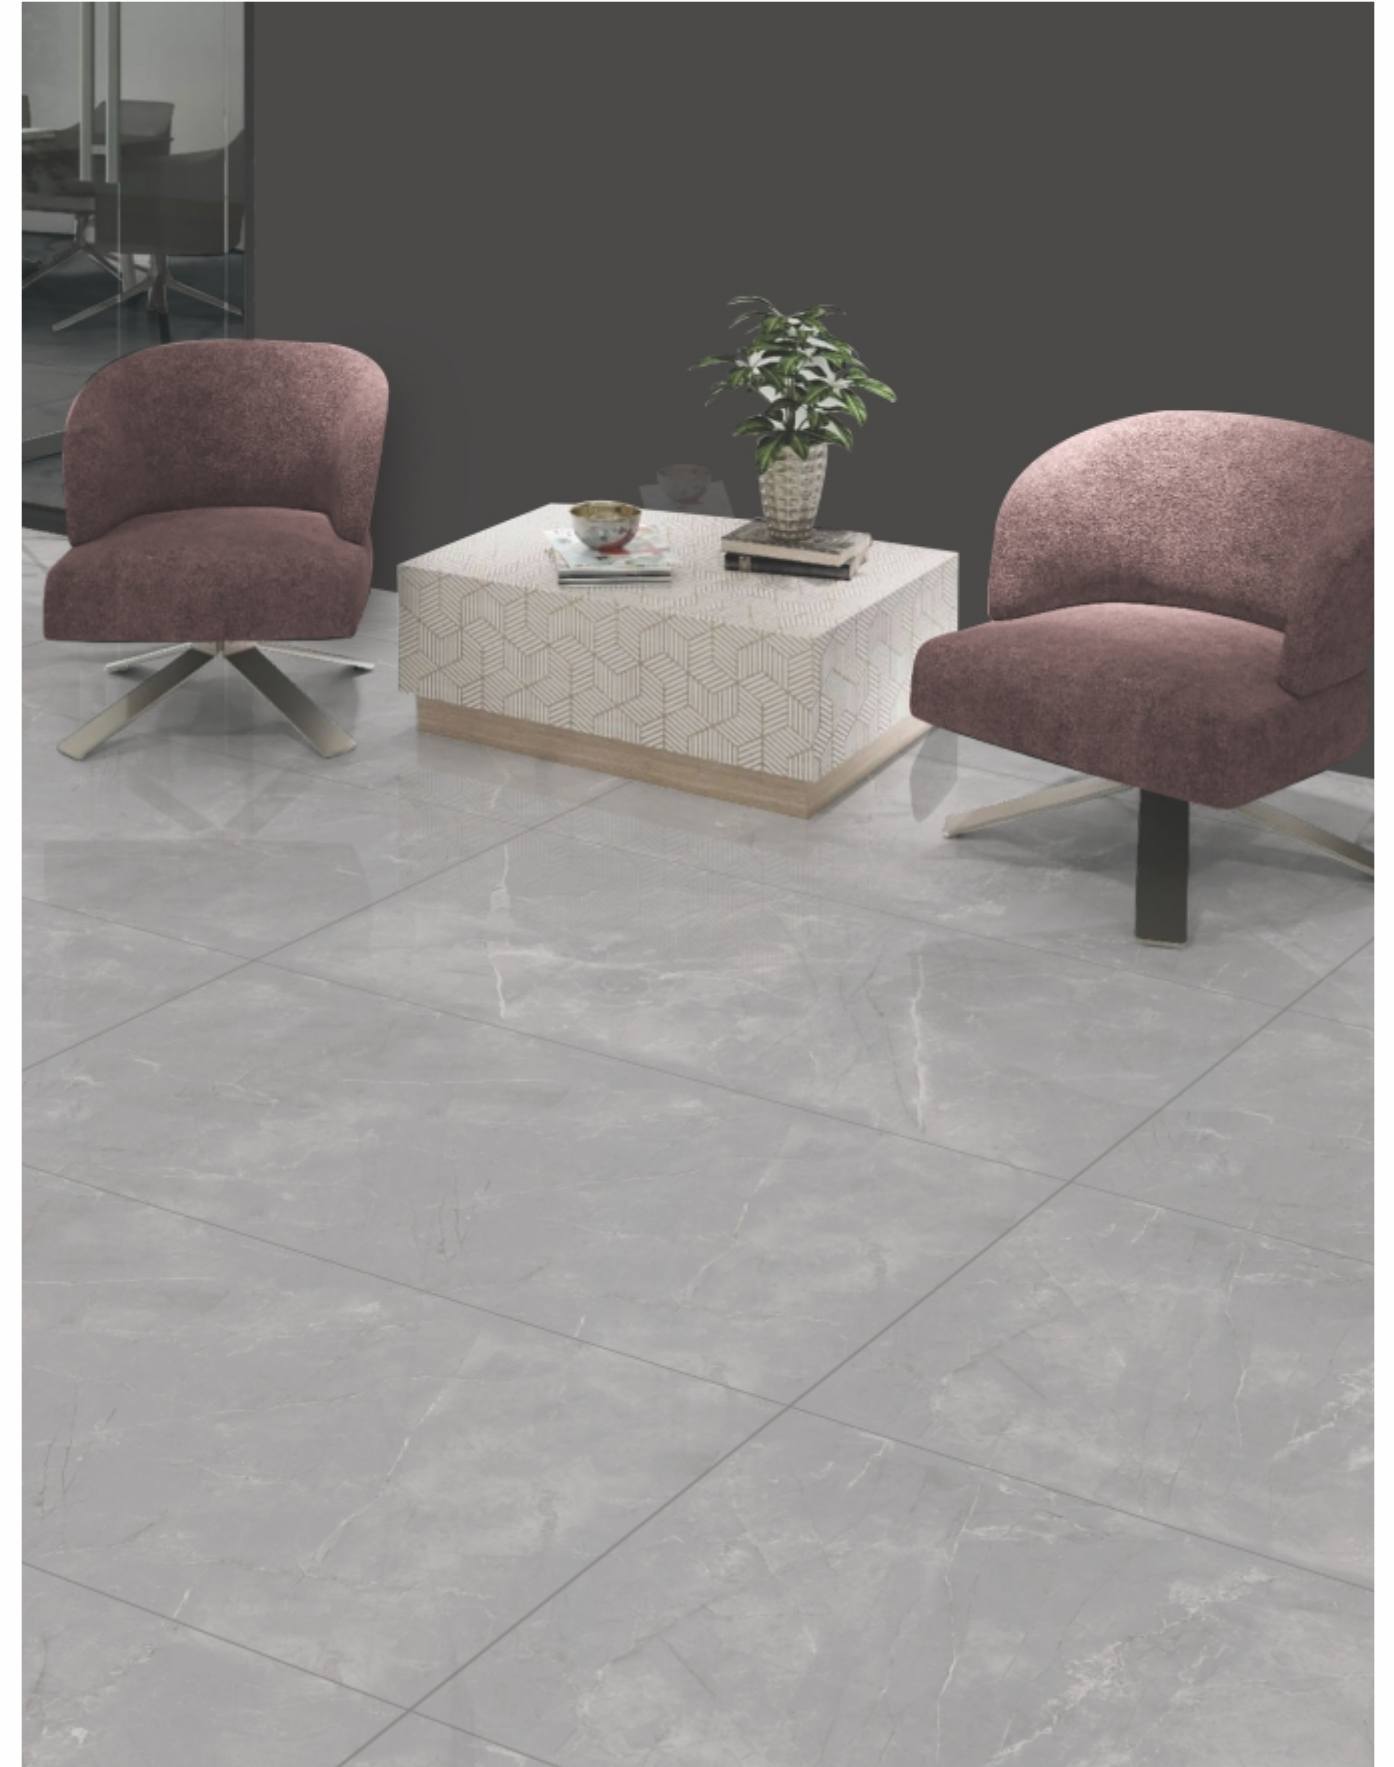

SWIFT POLISH

20X120 cm

Antique, yet elegant; bold and strong. The Wood is simply eye-catching with its warm, rich tones and natural beauty. It is a unique tile collection that brings your spaces to life with their texture and warm colours - perfect for both indoors and outdoors. Add a touch of warmth and opulence to your home or office by introducing a sense of tradition and natural beauty.