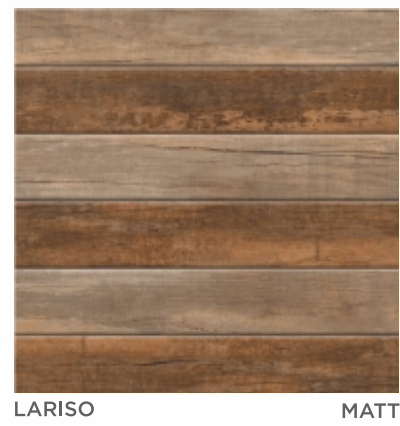

HOLI NERO STONE/ PUNCH

SILICON VALLEY STONE/ PUNCH

PIETRA PERLA STONE

THE STAR | 60x60 cm

MARVELLO MATT

PALAZIO MATT

SASSY GREY MATT

KENZO MATT