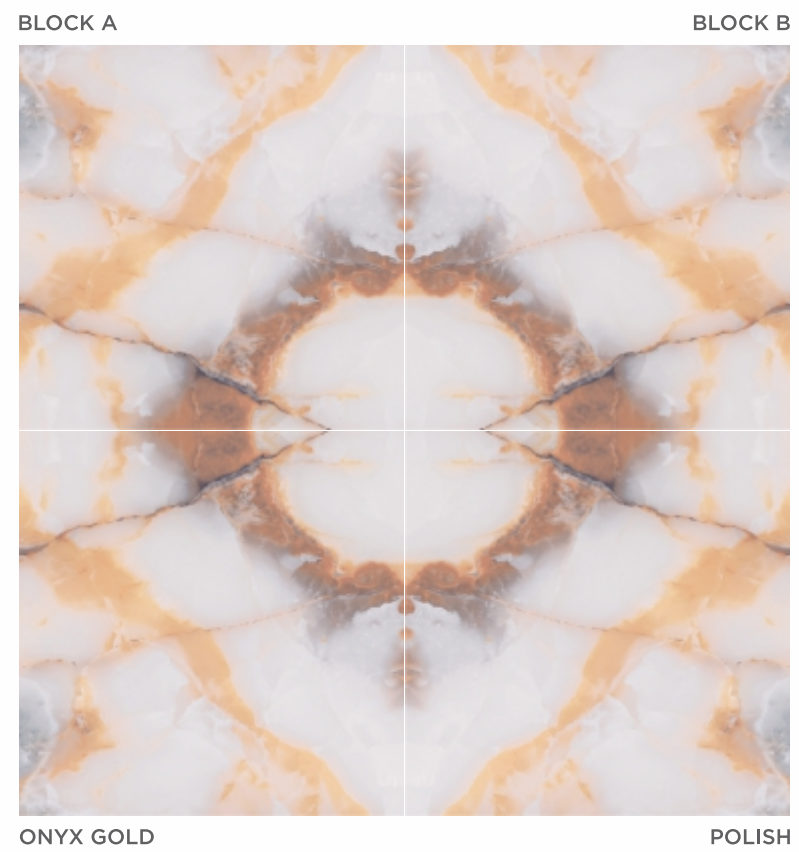

BLOCK A

BLOCK B