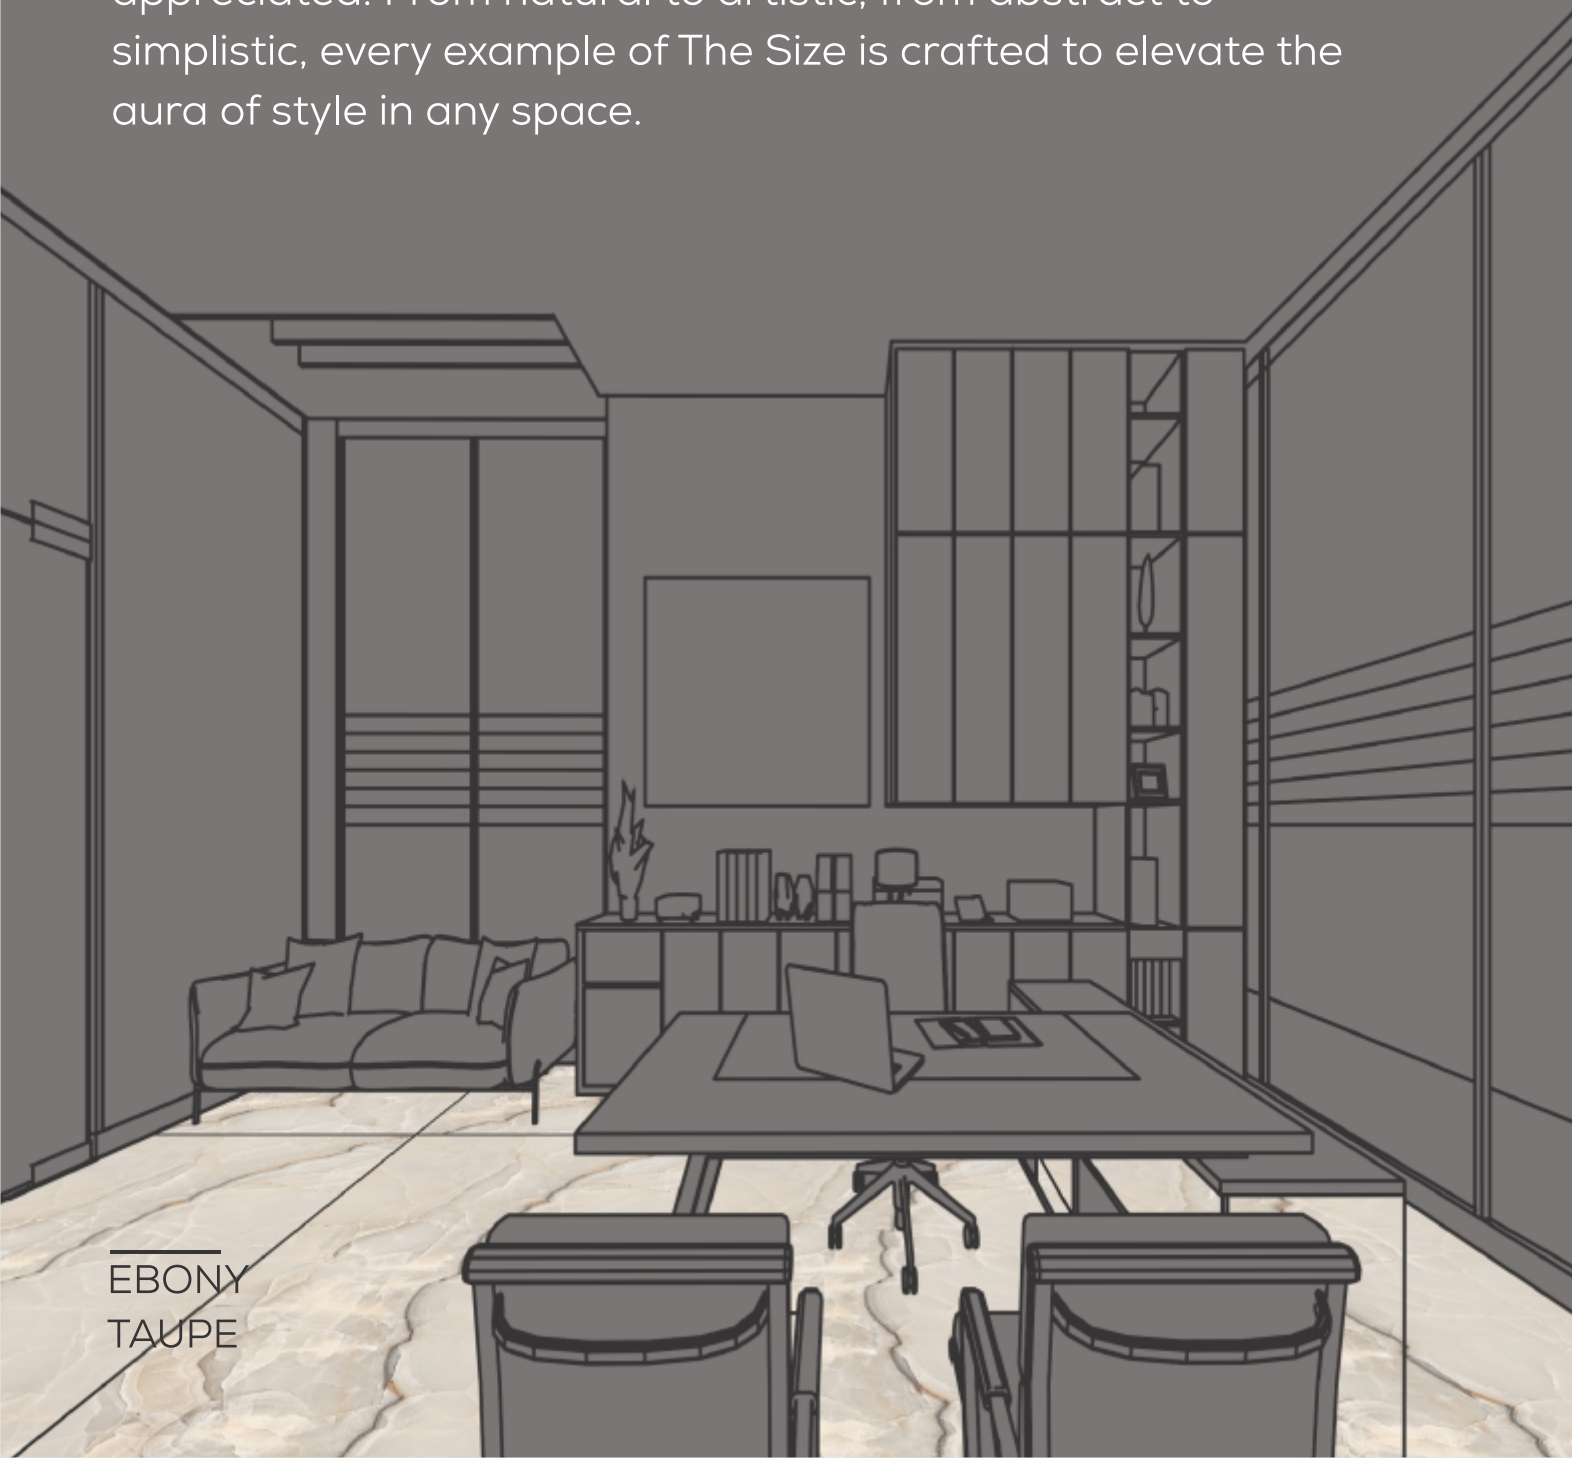

60X120 cm

The perfect confluence of elegance and engineering, The Size gives every space an infusion of class. Its large size creates a smooth and expansive feel for every surface, turning every home into a luxury affair in both sight and sensation. Every pattern, from the subtle to the unmissable, creates a lofty impression that must be experienced first-hand to be truly appreciated. From natural to artistic, from abstract to simplistic, every example of The Size is crafted to elevate the aura of style in any space.

EBONY
TAUPE