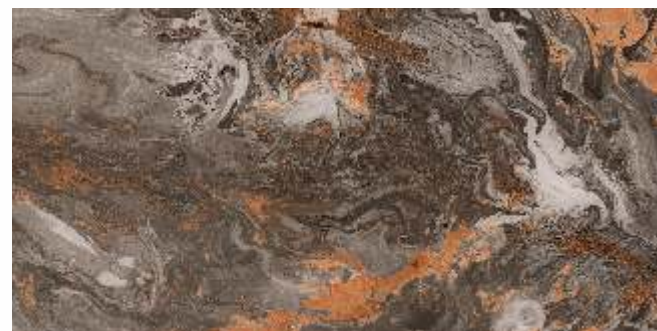

FANTASY BROWN (SKD) PREMIUM POLISH