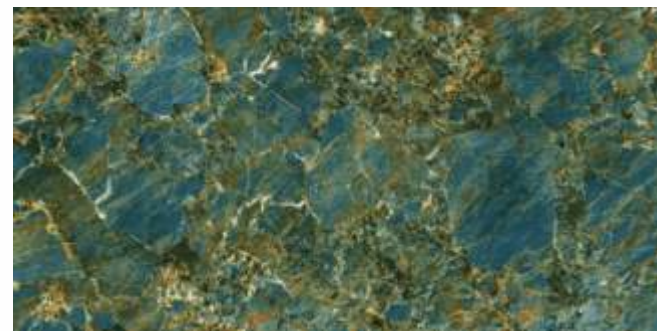

BLOCK B

LUSH POLISH

MAKABA VERDE
(SKD)

LUSH POLISH