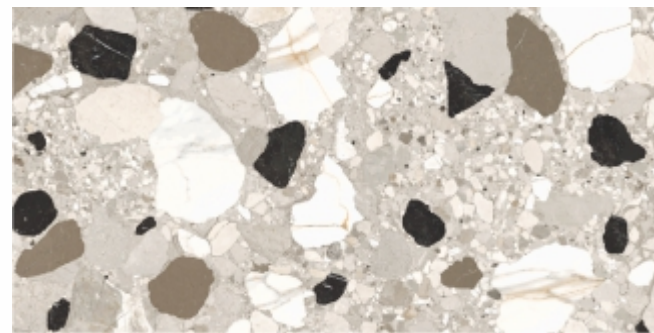

MATT

THE SIZE | 60x120 cm

BELLAGIO BEIGE
(SKD)

MATT

GLACIER WHITE
(SKD)

MATT

CEPPO BEIGE
(SKD)

MATT